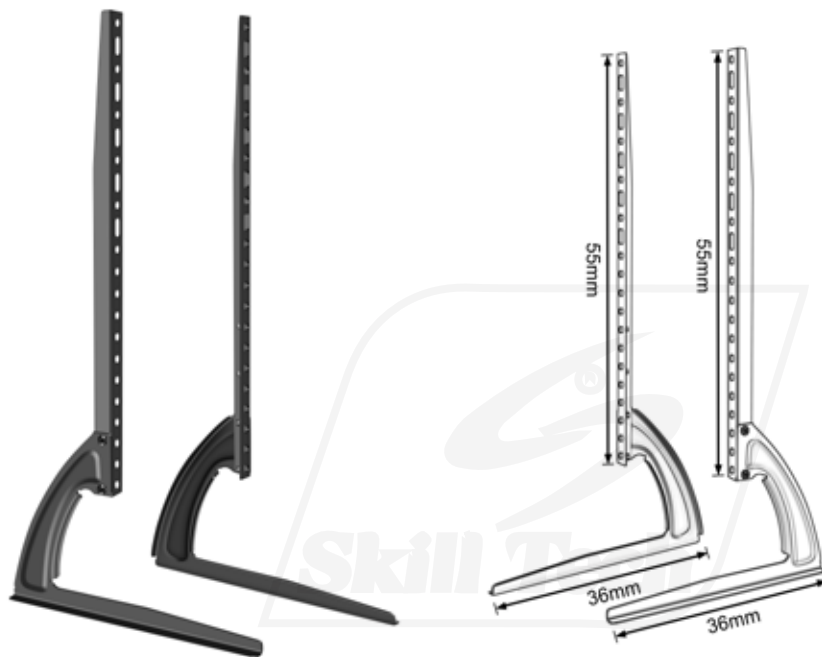

SH 2670B

Economy Tabletop TV stand

Fit For Most 32" - 70"

Screen Size
32"-70"

Weight Capacity
35Kg

VESA Compatible
600x400

3 Vertical Height Adjustments
raise your TV to the ideal viewing height

Soft EVA Foam Pads
protect furniture from scratches or scuffs